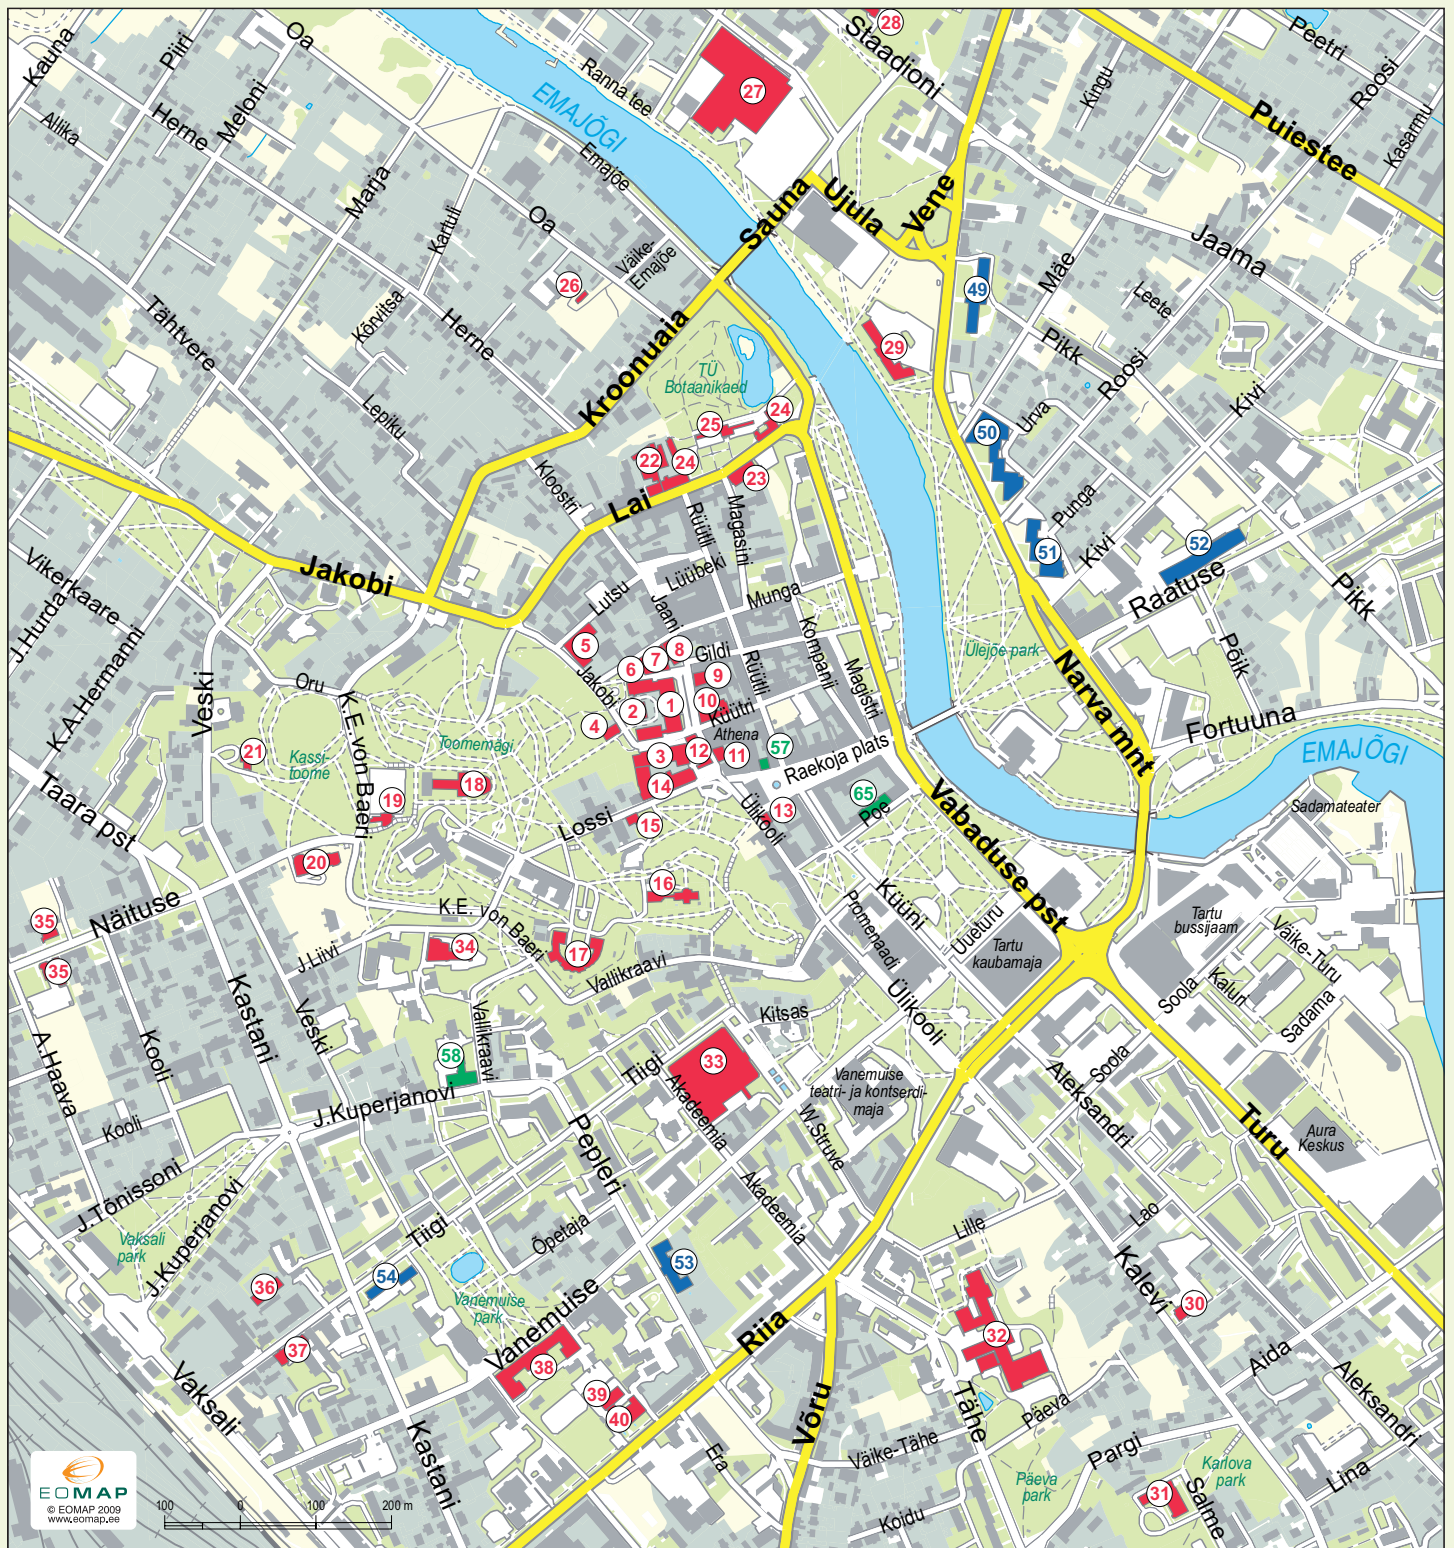

UNIVERSITY OF TARTU

Tartu town centre 1 : 10 000

BUILDINGS, STUDENT RESIDENCES AND CLINICS

1. Main Building, Faculty of Theology, Art Museum, Rector's Office	Ülikooli 18	14. Faculty of Philosophy, EuroCollege, Centre for Baltic Studies	Lossi 3	31. Faculty of Education	Salme 1a, 1b
2. University Archives	Jakobi 1	15. Open University Studies Centre	Lossi 24	32. Physics Building, Institute of Physics, The Gifted and Talented Development Centre	Tähe 4
3. Chemistry Building, Institute of Chemistry	Jakobi 2	16. Observatory	Lossi 40	33. University Library	W. Struve 1
4. Finance Office, Personnel Office	Jakobi 4	17. Old Anatomical Theatre	Lossi 38	34. Faculty of Mathematics and Computer Science	J. Liivi 2
5. Faculty of Exercise and Sport Sciences	Jakobi 5	18. Museum of University History	Lossi 25	35. Iuridicum I and II, Faculty of Law	Näituse 20, 13a
6. Information Technology Office, Estates Office	Ülikooli 18a	19. Tennis Pavilion	Baeri 6	36. Estonian Genome Project	Tiigi 61b
7. Student Council Office	Ülikooli 18b	20. New Anatomical Theatre, Language Centre, Dept. of Russian Language and Literature	Näituse 2	37. Faculty of Social Sciences, University Press	Tiigi 78
8. University Café	Ülikooli 20	21. Veski Villa	Veski 6	38. Faculty of Science and Technology, Natural History Museum	Vanemuise 46, 46a
9. Institute of Germanic, Romance and Slavonic Languages and Literatures	Ülikooli 17	22. Dept. of Fine Arts	Lai 34	39. Citrina House	Riia 23b
10. Dept. of English, Office of the Director of Estates, Office of Academic Affairs, Art Gallery Y	Küütri 2	23. University Gymnasium	Lai 37	40. Institute of Molecular and Cell Biology	Riia 23
11. University Bookshop	Ülikooli 11	24. Institute of Ecology and Earth Sciences	Lai 36, 40	41. Biomedical Building, Faculty of Medicine	Ravila 19
12. Von Bock House, Institute for Cultural Research and Fine Arts	Ülikooli 16	25. Botanical Gardens	Lai 38	42. New Chemistry Building	Ravila 14a
13. Centre of Ethics	Raekoja plats 1 / Ülikooli 7	26. Botanical Gardens Research and Nursery Centre	Oa 4, 6, 6a, 10a	43. Institute of Technology	Nooruse 1
		27. Sports Hall, University Sports Club	Ujula 4	44. Dept. of Nursing Science	Nooruse 9
		28. University Stadium	Staadioni 21	45. Test Garden of the Institute of Ecology and Earth Sciences	Raja 32
		29. Oeconomicum, Faculty of Economics and Business Administration	Narva mnt 4	46. Chair of Biophysics and Plant Physiology	Pirni 2
		30. Student Club	Kalevi 24	47. Institute of Physics	Riia 142
				48. Science Centre AHHA	Ringtee 75